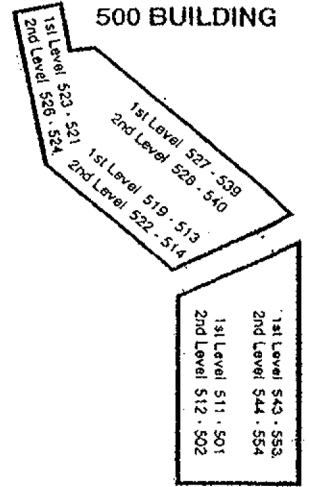

RED LION HOTEL

SACRAMENTO

Arden Village

1401 Arden Way

Sacramento, California 95815

600 BUILDING

300 BUILDING

Parking

Entrance

Parking

400 BUILDING

500 BUILDING

700 BUILDING

Meeting Suites	
Oroville	608
Almanor	303
Shasta	305