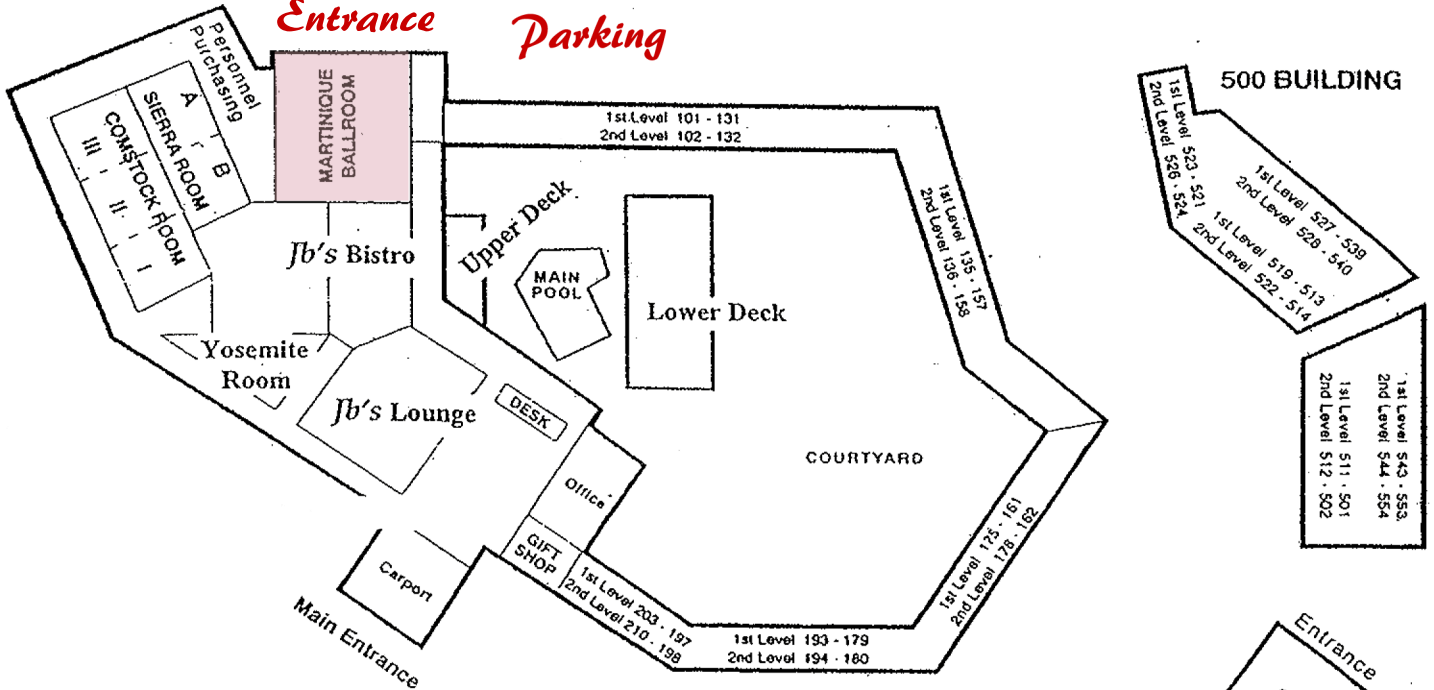

RED LION HOTEL

SACRAMENTO

Arden Village

1401 Arden Way

Sacramento, California 95815

600 BUILDING

300 BUILDING

Parking

Entrance

Parking

400 BUILDING

500 BUILDING

700 BUILDING

Meeting Suites	
Oroville	608
Almanor	303
Shasta	305