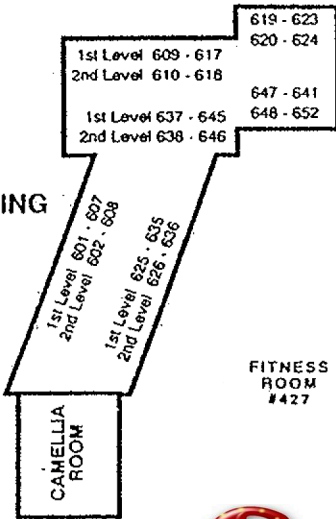

RED LION HOTEL

SACRAMENTO

Arden Village

1401 Arden Way

Sacramento, California 95815

600 BUILDING

300 BUILDING

Parking

Entrance

Parking

400 BUILDING

500 BUILDING

700 BUILDING

Meeting Suites	
Oroville	608
Almanor	303
Shasta	305