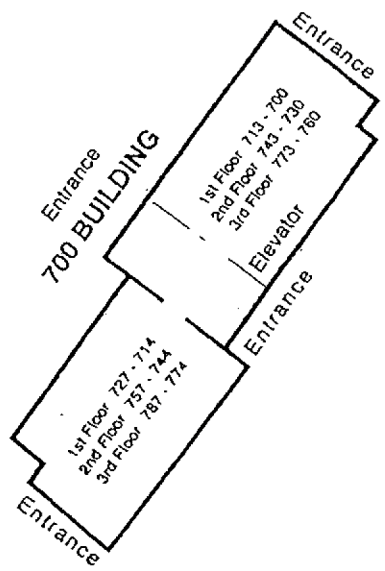

RED LION HOTEL

SACRAMENTO

Arden Village

1401 Arden Way

Sacramento, California 95815

600 BUILDING

300 BUILDING

Parking

Entrance

Parking

400 BUILDING

500 BUILDING

700 BUILDING

Meeting Suites	
Oroville	608
Almanor	303
Shasta	305