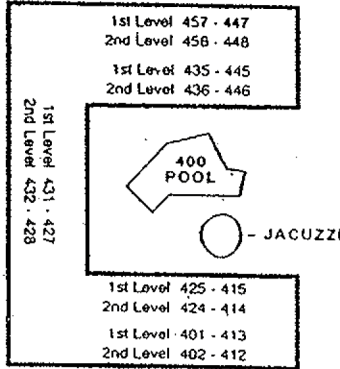

RED LION HOTEL

SACRAMENTO

Arden Village

1401 Arden Way

Sacramento, California 95815

600 BUILDING

300 BUILDING

Parking